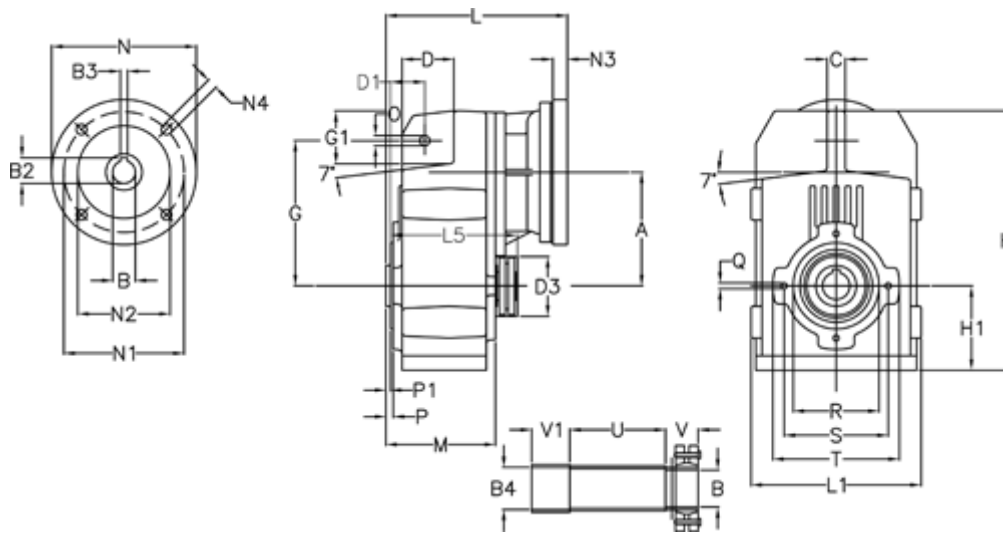

Article number: 29560503005235
 Description: Shaft mounted gear
 A512S-30-P90B5

Measures

A = 211.30	D1 = 65.0	I5 = 222.0	P1 = 4.5	V1 = 50
B = 52	d3 = 120	M = 163.0	Q = M12x19	
B1 = 24	G = 278	N = 200	R = 180	
B2 = 27.3	G1 = 105.5	N1 = 165	S = 215	
B3 = 8	H = 479.0	N2 = 130	T = 250	
B4 = 54	H1 = 144.0	N4 = M10x20	Tightening torque N m = 14.5	
C = 20	L = 287.5	O = 22	U = 91.0	
D = 93.5	L1 = 273	P = 8.5	V = 62	